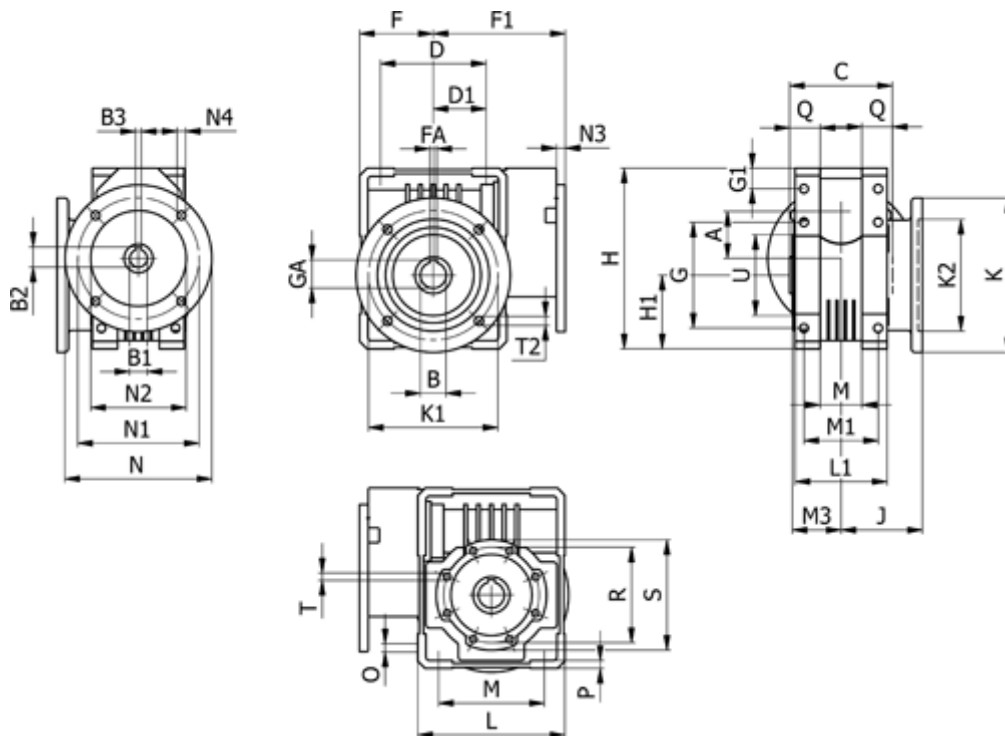

Data Sheet

Article number: 392111004553010

Description: Worm gear
WR 110-UFC2-45-80B5, without lubrication

Measures

A = 110.10	E = 20	H = 308.0	M = 184	N4 = M10x15	U = 130
B = 42	E1 = 12	H1 = 125.0	M1 = 115	O = 14.0	
B1 E7 = 19	F = 125	J = 179.5	M2 = 69	P = 14	
B2 = 21.8	F1 = 204	K = 280	M3 = 73.0	Q = 45	
B3 H9 = 6	FA = 12	K1 = 230	N = 200	R = 165	
C = 155	G = 184	K2 = 170	N1 = 165	S = 200	
D = 174.0	G1 = 58.0	L = 250	N2 = 130	T = M12x19	
D1 = 82.0	GA = 45.3	L1 = 143	N3 = 0.0	T2 = 13.0	